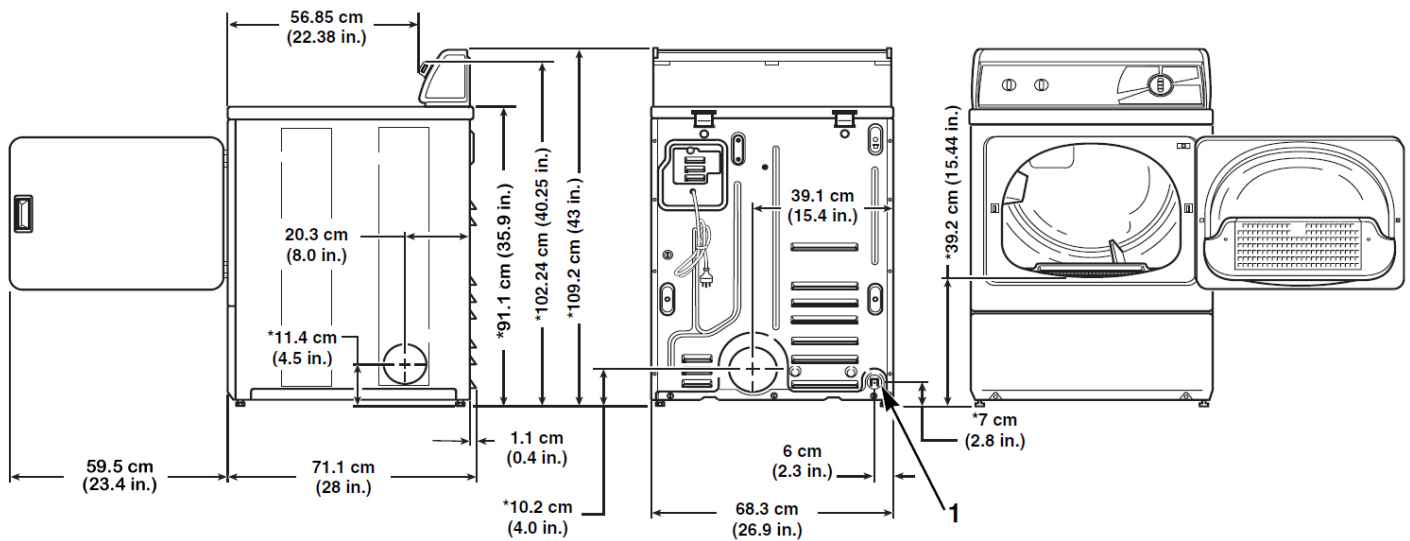

### SPECIFICATIONS

DIMENSIONS	
CAPACITY	9 kg
WIDTH	683 mm
DEPTH	711 mm
HEIGHT	1,092 mm
DRUM VOLUME	198 litres
NET WEIGHT	61 kg
OPERATION	
CYCLES	6 cycles, 3 fabric temperatures
CYCLE INDICATOR	Yes
CYCLE TIME	10 - 70 min or auto dry
CONTROLS	Home style control
ACTIVATION	Push to start multi cycle control
HEAT INPUT	24 mj LPG or natural gas
MOTOR	1/3 hp
POWER SUPPLY	10 amp single phase
CONSTRUCTION	
DRUM	Galvanised
OUTER CABINET	Steel

### SHIPPING DIMENSIONS

WEIGHT	66 kg
HEIGHT	1,130 mm
WIDTH	750 mm
DEPTH	850 mm
	0.72 m <sup>3</sup>

GAS DRYERS