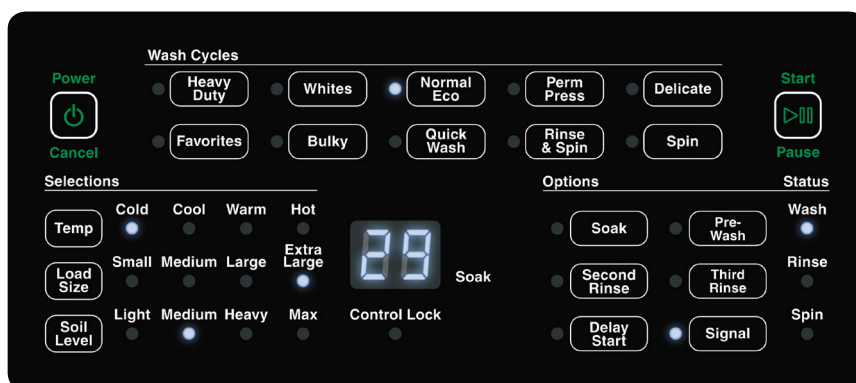

Model Numbers	AWNE92 Black
Capacity	8.5 kg
Drum Capacity Litres	92.3 L
Dimensions (H X W X D)	1092 x 650 x 711 mm
Spin Speed (Rpm)	710 / 473 RPM
Agitation Rate	68/44 per minute
Motor Size Kw (Hp)	0.37 (1/2)
Motor Speeds	2
Water Consumption Litres	117 L
Variable Water Selection	Yes
Available Cycle	Heavy Duty, Whites, Normal Eco, Perm Press, Delicate, Bulky, Quick Wash, Rinse & Spin, Spin Only & Programmable Favourite Cycles

Water Temperature Selection	4
Water Pressure Kpi (Psi)	140-830 (20-120)
Bleach Dispenser	Yes
Fabric Softener Dispenser	Yes
Wash Tub	Stainless Steel
Outer Wash Tub	Porcelain Steel
Cabinet	Triple Coated Galvanised Steel
Electrical Requirements (Voltage/Hz/Ph)	240 V / 50 Hz AC / 1 Ph
Fill Hoses Included	Yes, 1.2 Mtrs
Automatic Balancing System	Yes
Rear Self-Levelling Legs	Yes
Shipping Dimensions (H X W X D)	1156 x 699 x 762 mm
Shipping Weight	89 kg

TOP LOAD