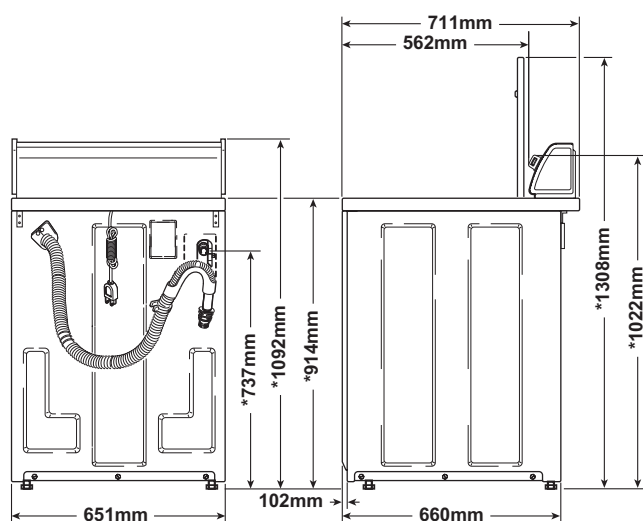

### Fast Cycle Times

Heavy Duty: 37min.

---

**SPEEDQUEEN.COM.AU**

<b>Model Numbers</b>	AWNE92 Black
<b>Capacity</b>	8.5 kg
<b>Drum Capacity Litres</b>	92.3 L
<b>Dimensions (H X W X D)</b>	1092 x 650 x 711 mm
<b>Spin Speed (Rpm)</b>	710 / 473 RPM
<b>Agitation Rate</b>	68/44 per minute
<b>Motor Size Kw (Hp)</b>	0.37 (1/2)
<b>Motor Speeds</b>	2
<b>Water Consumption Litres</b>	117 L
<b>Variable Water Selection</b>	Yes
<b>Available Cycle</b>	Heavy Duty, Whites, Normal Eco, Perm Press, Delicate, Bulky, Quick Wash, Rinse & Spin, Spin Only & Programmable Favourite Cycles

<b>Water Temperature Selection</b>	4
<b>Water Pressure Kpi (Psi)</b>	140-830 (20-120)
<b>Bleach Dispenser</b>	Yes
<b>Fabric Softener Dispenser</b>	Yes
<b>Wash Tub</b>	Stainless Steel
<b>Outer Wash Tub</b>	Porcelain Steel
<b>Cabinet</b>	Triple Coated Galvanised Steel
<b>Electrical Requirements (Voltage/Hz/Ph)</b>	240 V / 50 Hz AC / 1 Ph
<b>Fill Hoses Included</b>	Yes, 1.2 Mtrs
<b>Automatic Balancing System</b>	Yes
<b>Rear Self-Levelling Legs</b>	Yes
<b>Shipping Dimensions (H X W X D)</b>	1156 x 699 x 762 mm
<b>Shipping Weight</b>	89 kg