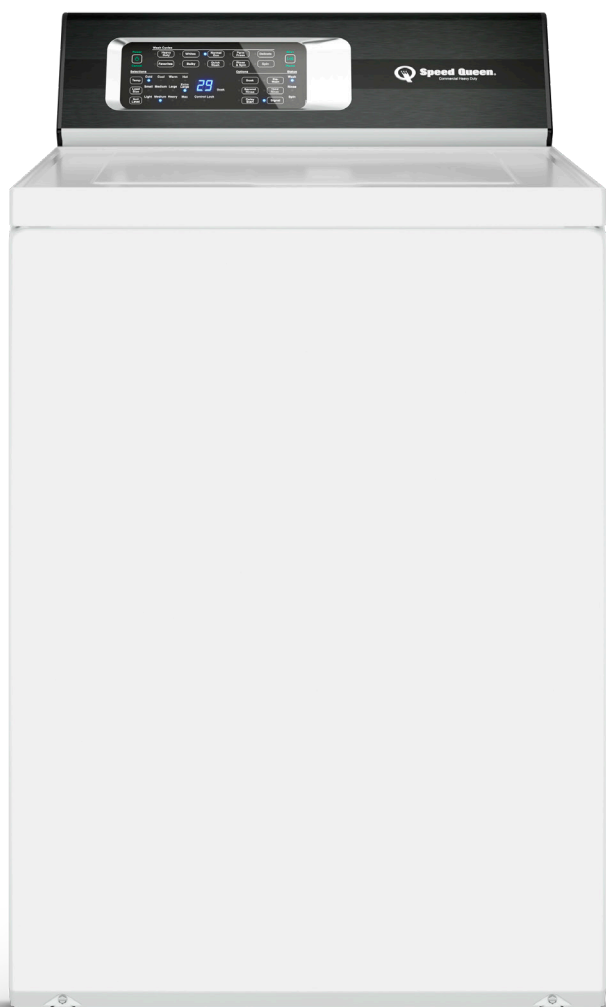

COMMERCIAL PERFORMANCE FOR YOUR HOME

**AWNE92 BLACK**

---